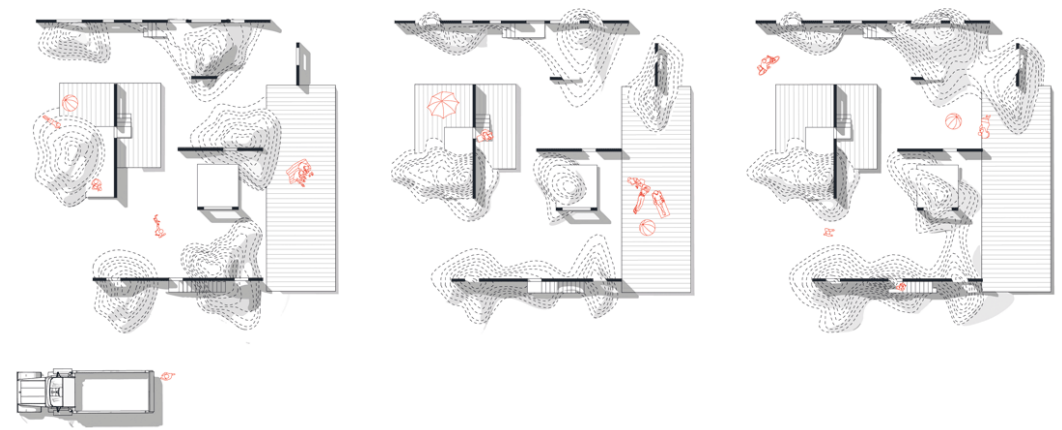

18-04-2015

Niños jugando sobre arena en Moravia
Children playing on sand in Moravia

18-04-2015